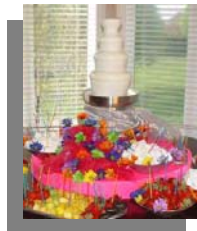

The attendant will make sure that your fountain runs smoothly, that the display is properly maintained and that there is no double dipping.

We will work with you to provide a display to match your décor. We want the fountain to stand out but also represent your event in an elegant manner. We have the size fountain you need to have your guests talking about your event